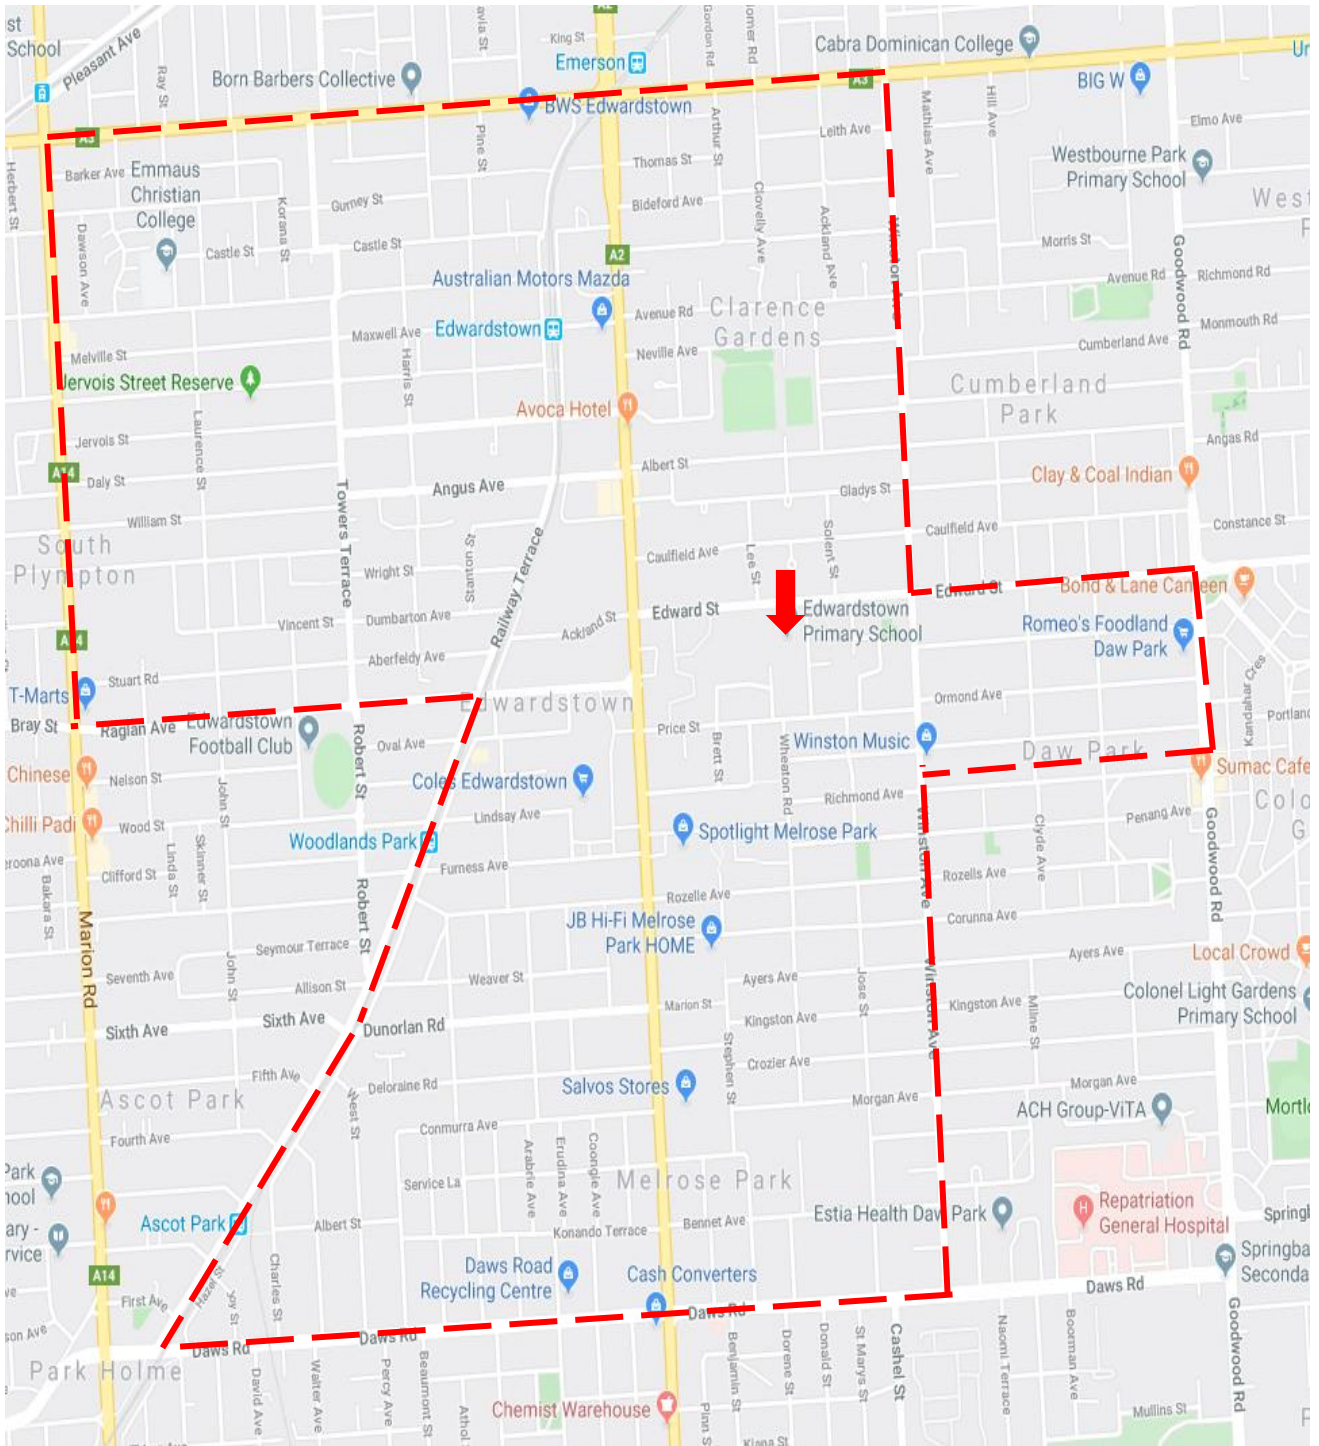

EDWARDSTOWN PRIMARY SCHOOL

ENROLMENT LOCAL AREA ZONE

MAP date 2020 onwards